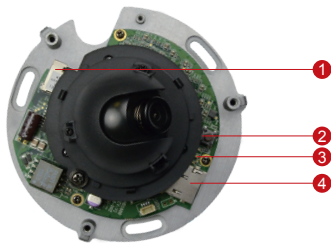

## 10MP Indoor Mini Dome with Basic WDR, Fixed lens

- 10 Megapixel with 1080p
- Super Wide Angle Lens with f3.6 mm/ F1.8
- Basic WDR
- 30 fps at 1920 x 1080
- Vandal Resistant (IK08)

### PHOTO INDICATION

- 1 Ethernet Port
- 3 Power Led
- 2 Reset Button
- 4 MicroSDHC Card Slot

#### • General

Power Source / Consumption	PoE Class 1 (IEEE802.3af) / 3.84 W
Weight	210 g (0.46 lb)
Dimensions (Ø x H)	110 mm x 58 mm (4.3" x 2.3")
Environmental Casing	Vandal Resistant (IK08); Transparent dome cover
Mount Type	Surface
Starting Temperature	-10°C ~ 45°C (14°F ~ 113°F)
Operating Temperature	-10°C ~ 45°C (14°F ~ 113°F)
Operating Humidity	10% ~ 85% RH
Approvals	CE (EN 55022 Class B, EN 55024), FCC (Part15 Subpart B Class B), IK08