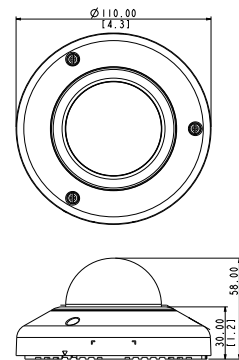

E918

3MP Outdoor Mini Dome with Superior WDR, Fixed Lens

- 3 Megapixel with 1080p
- Fixed Lens with f1.9 mm / F2.8
- Superior WDR (110 dB)
- 30 fps at 1920 x 1080
- Super Wide Angle
- Weatherproof (IP68), Vandal Proof (IK10) and Vibration Proof

PHOTO INDICATION

DIMENSION DIAGRAM

Unit: mm [inch]

ACCESSORY OPTIONS

| Dome Cover | | |
|--------------------|--|---|
| PDCX-1110 | | 2-inch, smoke, non-vandal proof |
| Gang Box Converter | | |
| PMAX-0805 | | White, Aluminum, Supporting 4" round and 4" octagon box types |

PRODUCT SPECIFICATION**E918****• Device**

| | |
|------------------------------|---|
| Device Type | Outdoor Mini Dome |
| Image Sensor | Progressive Scan CMOS |
| Sensor Size | 1/3" |
| Effective Pixels | 2048 (H) x 1536 (V) (3.15 MP) |
| Day / Night | No |
| Superior Low Light Sensivity | No |
| Minimum Illumination | Color: 0.1 lux at F2.8 (30 IRE, 2400°K) |
| Mechanical IR Cut Filter | No |
| IR Sensitivity Range | No |
| IR LED | No |
| Electronic Shutter | 1/5 ~ 1/2,000 sec (manual mode); 1/5 ~ 1/10,000 sec (auto mode) |
| TV Lines | 1250 |
| S/N Ratio | 52 dB |

• Interface

| | |
|---------------|--|
| Local Storage | MicroSDHC/MicroSDXC memory card slot (card not included) |
|---------------|--|

• General

| | |
|----------------------------|--|
| Power Source / Consumption | PoE Class 1 (IEEE802.3af) / 3.84W |
| Weight | 446 g (0.983 lb) |
| Dimensions (Ø x H) | 110 mm x 60 mm (4.3" x 2.4") |
| Environmental Casing | Weatherproof (IP68 rated); Vandal proof (IK10 rated); Vibration Proof (EN 50155-ready without certificate); Transparent dome cover |
| Mount Type | Surface, Gang box |
| Starting Temperature | -20°C ~ 50°C (-4°F ~ 122°F) |
| Operating Temperature | -20°C ~ 50°C (-4°F ~ 122°F) |
| Operating Humidity | 10% ~ 85% RH |
| Approvals | CE (EN 55022 Class B, EN 55024), FCC (Part15 Subpart B Class B), IK10, IP68, NEMA 4X, EN 50155-Ready (without certificate) |