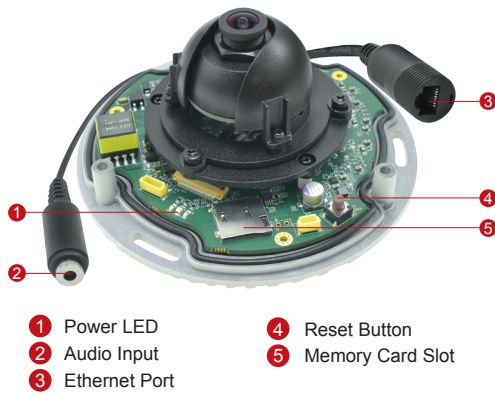

E918

3MP Outdoor Mini Dome with Superior WDR, Fixed Lens

- 3 Megapixel with 1080p
- Fixed Lens with f1.9 mm / F2.8
- Superior WDR (110 dB)
- 30 fps at 1920 x 1080
- Super Wide Angle
- Weatherproof (IP68), Vandal Proof (IK10) and Vibration Proof

PHOTO INDICATION

DIMENSION DIAGRAM

Unit: mm [inch]

ACCESSORY OPTIONS

| Dome Cover | | |
|--------------------|--|---|
| PDCX-1110 | | 2-inch, smoke, non-vandal proof |
| Gang Box Converter | | |
| PMAX-0805 | | White, Aluminum, Supporting 4" round and 4" octagon box types |

PRODUCT SPECIFICATION**E918****• Device**

| | |
|------------------------------|---|
| Device Type | Outdoor Mini Dome |
| Image Sensor | Progressive Scan CMOS |
| Sensor Size | 1/3" |
| Effective Pixels | 2048 (H) x 1536 (V) (3.15 MP) |
| Day / Night | No |
| Superior Low Light Sensivity | No |
| Minimum Illumination | Color: 0.1 lux at F2.8 (30 IRE, 2400°K) |
| Mechanical IR Cut Filter | No |
| IR Sensitivity Range | No |
| IR LED | No |
| Electronic Shutter | 1/5 ~ 1/2,000 sec (manual mode); 1/5 ~ 1/10,000 sec (auto mode) |
| TV Lines | 1250 |
| S/N Ratio | 52 dB |

• Interface

| | |
|---------------|--|
| Local Storage | MicroSDHC/MicroSDXC memory card slot (card not included) |
|---------------|--|

• General

| | |
|----------------------------|--|
| Power Source / Consumption | PoE Class 1 (IEEE802.3af) / 3.84W |
| Weight | 446 g (0.983 lb) |
| Dimensions (Ø x H) | 110 mm x 60 mm (4.3" x 2.4") |
| Environmental Casing | Weatherproof (IP68 rated); Vandal proof (IK10 rated); Vibration Proof (EN 50155-ready without certificate); Transparent dome cover |
| Mount Type | Surface, Gang box |
| Starting Temperature | -20°C ~ 50°C (-4°F ~ 122°F) |
| Operating Temperature | -20°C ~ 50°C (-4°F ~ 122°F) |
| Operating Humidity | 10% ~ 85% RH |
| Approvals | CE (EN 55022 Class B, EN 55024), FCC (Part15 Subpart B Class B), IK10, IP68, NEMA 4X, EN 50155-Ready (without certificate) |