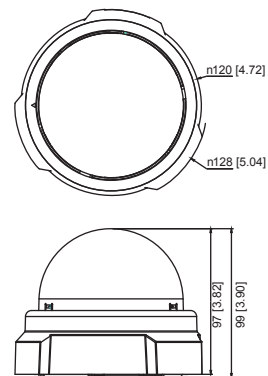

# E54

5MP Indoor Dome with D/N, IR, Basic WDR, Fixed lens

- Progressive Scan CMOS
- Minimum illumination 0 lux with IR LED on
- Built-in f3.6mm / F1.8 Megapixel fixed lens
- 15 fps at 2592x1944 resolution
- Selectable H.264 HP, MJPEG compressions with dual streaming
- Powered by PoE Class 2
- Video motion detection
- Basic WDR

## DIMENSION DIAGRAM

Unit: mm [inch]

#### • Lens

Focal Length / Aperture	Fixed focal, f3.6 mm / F1.8
Iris	Fixed iris
Focus	Fixed focus
Lens Mount	Board Mount
Horizontal Viewing Angle	72°
Viewing Angle Adjustment	Pan: 0° - 330°; Tilt: 20° - 90°

#### • General

Power Source / Consumption	PoE Class 2 (IEEE802.3af) / 6.49 W (IR on)
Weight	292 g (0.64 lb)
Dimensions (Ø x H)	128 mm x 99 mm (5.12" x 3.90")
Mount Type	Surface, Pendant, Wall, Corner, Pole, Flush
Operating Temperature	-10 °C ~ 50 °C (14 °F ~ 122 °F)
Operating Humidity	10% ~ 85% RH
Approvals	CE, FCC