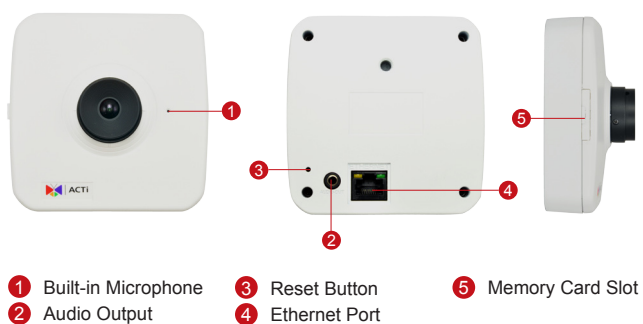

## 10MP Cube with Basic WDR, Fixed Lens

\* The bracket is included.

- 10 Megapixel with 4K/1080p
- Fixed Lens with f3.6mm / F1.8
- Basic WDR (70 dB)
- 30 fps at 1920 x 1080
- Wide Angle

### PHOTO INDICATION

- 1 Built-in Microphone
- 2 Audio Output
- 3 Reset Button
- 4 Ethernet Port
- 5 Memory Card Slot