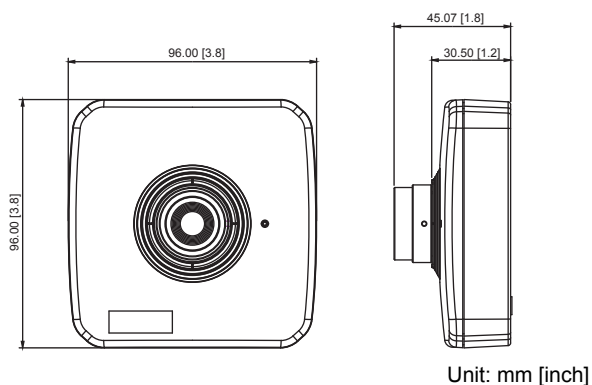

## 10MP Cube with Basic WDR, Fixed Lens

\* The bracket is included.

- 10 Megapixel with 4K/1080p
- Fixed Lens with f3.6mm / F1.8
- Basic WDR (70 dB)
- 30 fps at 1920 x 1080
- Wide Angle

### DIMENSION DIAGRAM