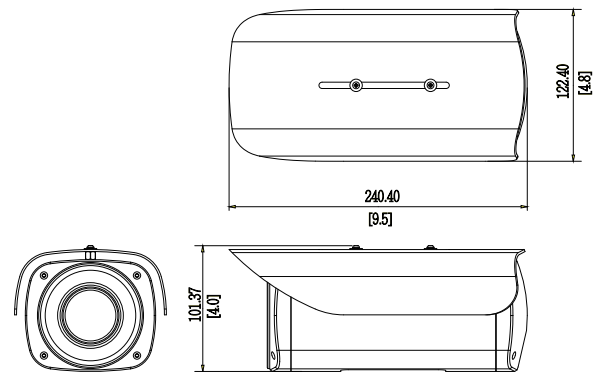

## 1.3MP, Zoom Bullet with D/N, Adaptive IR, Basic WDR, SLLS, 10x Zoom Lens

- 1.3 Megapixel with 720p
- Day & Night with Superior Low Light Sensitivity and Adaptive IR LED
- 10x Zoom Lens with f4.9 - 49mm/F1.8 - 3.0, DC iris, Auto Focus
- Basic WDR (83.5 dB)
- 60 fps at 1280 x 720
- Weatherproof (IP66) and Vandal Proof Metal Casing (IK10)

### PHOTO INDICATION

- 1 Memory Card Slot
- 2 Digital Input / Output and Audio-In / Audio-Out
- 3 DC 12V Power Input
- 4 Reset Button
- 5 Power LED
- 6 Ethernet Port

### DIMENSION DIAGRAM

**• Interface**

Digital Input	1, Terminal block
Digital Output	1, Terminal block
Local Storage	MicroSDHC/MicroSDXC card slot (card not included)

**• General**

Power Source / Consumption	PoE Class 3 (IEEE802.3af) and DC 12V / 12W (built-in heater and IR on)
Weight	2.36 kg (5.19 lb)
Dimensions (Ø x L)	122.4 mm x 101.37 mm x 240.4 mm (4.8" x 4.0" x 9.5")
Bundled Accessories	Bracket, Weatherproof connector kit
Environmental Casing	Weatherproof (IP66 rated); Vandal proof metal casing (IK10)
Mount Type	Wall, Pole, Ceiling, Gang box
Starting Temperature	-40 °C ~ 50 °C (-40 °F ~ 122 °F) within 30 mins
Operating Temperature	-40 °C ~ 50 °C (-40 °F ~ 122 °F)
Operating Humidity	10% ~ 85% RH
Approvals	CE (EN 55022 Class B, EN 55024), FCC (Part15 Subpart B Class B), IP66, NEMA 4X, IK10 (metal casing)