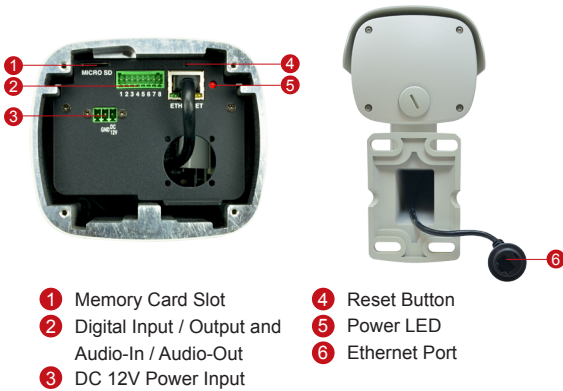

## 1.3MP, Zoom Bullet with D/N, Adaptive IR, Basic WDR, SLLS, 10x Zoom Lens

- 1.3 Megapixel with 720p
- Day & Night with Superior Low Light Sensitivity and Adaptive IR LED
- 10x Zoom Lens with f4.9 - 49mm/F1.8 - 3.0, DC iris, Auto Focus
- Basic WDR (83.5 dB)
- 60 fps at 1280 x 720
- Weatherproof (IP66) and Vandal Proof Metal Casing (IK10)

### PHOTO INDICATION

- 1 Memory Card Slot
- 2 Digital Input / Output and Audio-In / Audio-Out
- 3 DC 12V Power Input
- 4 Reset Button
- 5 Power LED
- 6 Ethernet Port

**• Interface**

Digital Input	1, Terminal block
Digital Output	1, Terminal block
Local Storage	MicroSDHC/MicroSDXC card slot (card not included)

**• General**

Power Source / Consumption	PoE Class 3 (IEEE802.3af) and DC 12V / 12W (built-in heater and IR on)
Weight	2.36 kg (5.19 lb)
Dimensions (Ø x L)	122.4 mm x 101.37 mm x 240.4 mm (4.8" x 4.0" x 9.5")
Bundled Accessories	Bracket, Weatherproof connector kit
Environmental Casing	Weatherproof (IP66 rated); Vandal proof metal casing (IK10)
Mount Type	Wall, Pole, Ceiling, Gang box
Starting Temperature	-40 °C ~ 50 °C (-40 °F ~ 122 °F) within 30 mins
Operating Temperature	-40 °C ~ 50 °C (-40 °F ~ 122 °F)
Operating Humidity	10% ~ 85% RH
Approvals	CE (EN 55022 Class B, EN 55024), FCC (Part15 Subpart B Class B), IP66, NEMA 4X, IK10 (metal casing)