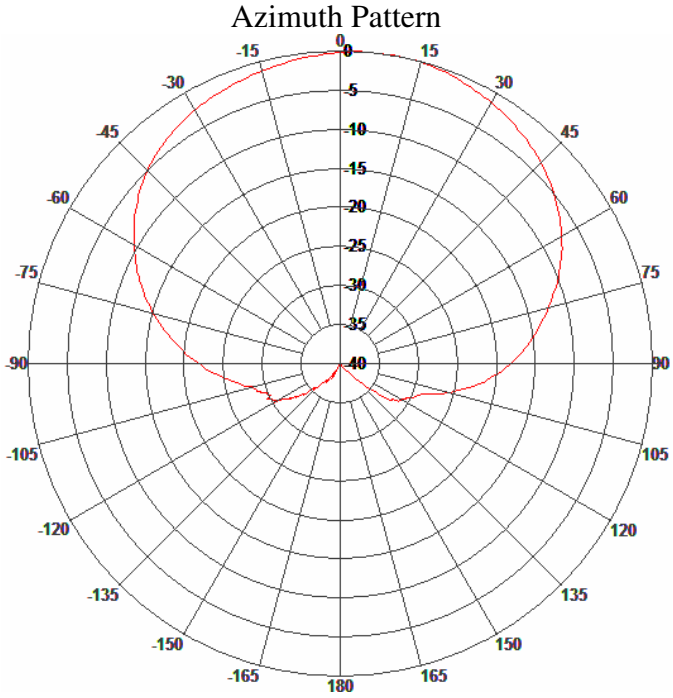

**3.3-3.8 GHz Dual Slant WiMAX Base Station Antenna, 65°
MA-WC35-DS17**

Radiations Patterns

Frequency 3600 MHz
Gain, typ. 16.5 dBi

Port 1

Port 2