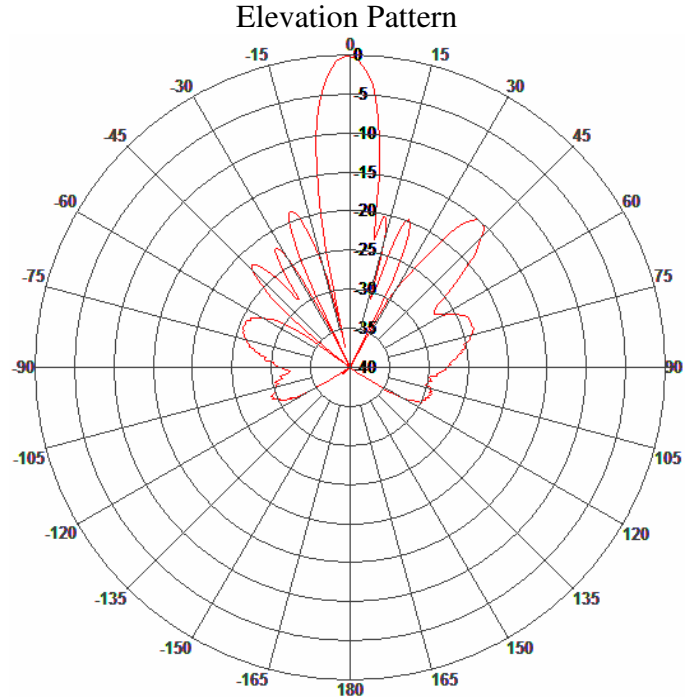

**3.3-3.8 GHz Dual Slant WiMAX Base Station Antenna, 65°
MA-WC35-DS17**

Radiations Patterns

Frequency 3600 MHz
Gain, typ. 16.5 dBi

Port 1

Port 2