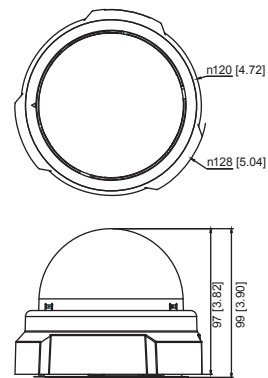

### DIMENSION DIAGRAM

Unit: mm [inch]

#### • General

Power Source / Consumption	PoE Class 2 (IEEE802.3af) / 3.79 W
Weight	292 g (0.64 lb)
Dimensions (Ø x H)	128 mm x 99 mm (5.12" x 3.90")
Mount Type	Surface, Pendant, Wall, Corner, Pole, Flush
Operating Temperature	-10 °C ~ 50 °C (14 °F ~ 122 °F)
Operating Humidity	10% ~ 85% RH
Approvals	CE, FCC