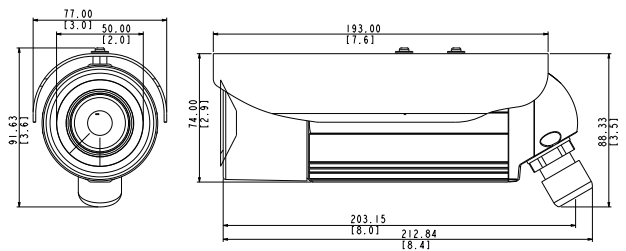

E41

1MP Bullet with D/N, IR,
Basic WDR, Vari-focal lens

- Progressive Scan CMOS
- Day and night function with mechanical IR cut filter
- Minimum illumination 0 lux with IR LED on
- Built-in f3.3~12mm / F1.6 Megapixel vari-focal lens
- 30 fps at 1280 x 720 resolution
- Selectable H.264 HP, MJPEG compressions with dual streaming
- Video Motion Detection
- Basic WDR
- Weatherproof IP66 rated casing
- Powered by PoE Class 2

PHOTO INDICATION

DIMENSION DIAGRAM

Unit: mm [inch]

ACCESSORY OPTIONS

Camera Bracket

PMAX-1103

Aluminum, max. load 10 kg (22.05 lb), tilt angle 90°, swivel angle 360°

Popular Mounting Solutions

• Lens

Focal Length / Aperture	Vari-focal, f3.3 - 12 mm / F1.6
Iris	Fixed iris
Focus	Manual focus
Mount Type	Board Mount
Horizontal Viewing Angle	69.8°~19.1°

• Video

Compression	H.264 HP, MJPEG
Maximum Frame Rate vs. Resolution	30 fps at 1280 x 720 (HD 720p); 30 fps at 640 x 480 (VGA);
Multi-Streaming	Simultaneous dual streams based on two configurations
Bit Rate	28 Kbps - 6 Mbps (per stream)
Bit Rate Mode	Constant, Variable
Image Enhancement	Basic WDR; White balance: automatic, hold, and manual; Brightness; Contrast; Sharpness(auto); Auto gain control; Digital noise reduction; Flickerless
Privacy Mask	4 configurable regions
Text Overlay	User defined text on video
On-Screen Graphics	User defined image layer on video
Image Orientation	Image flip and mirror

• General

Power Source / Consumption	PoE Class 2 (IEEE802.3af) / 3.74 W (IR on)
Weight	639g (1.41 lb)
Dimensions (Ø x L)	77 mm x 213 mm (3.03" x 8.39")
Bundled Accessories	Bracket
Environmental Casing	Weatherproof (IP66 rated)
Mount Type	Wall, Ceiling, Corner, Pole
Operating Temperature	-20°C ~ 50°C (-4°F ~ 122°F)
Operating Humidity	10% ~ 85% RH
Approvals	CE (EN 55022 Class B, EN 55024), FCC (Part15 Subpart B Class B), IP66