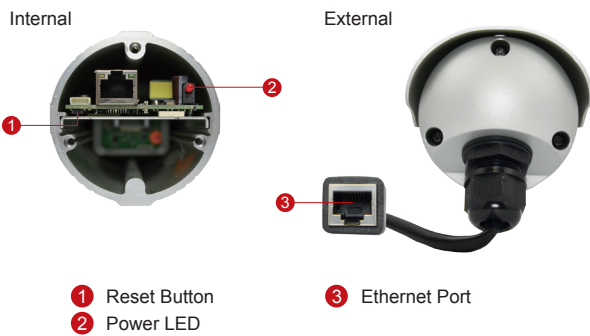

E41

1MP Bullet with D/N, IR,
Basic WDR, Vari-focal lens

- Progressive Scan CMOS
- Day and night function with mechanical IR cut filter
- Minimum illumination 0 lux with IR LED on
- Built-in f3.3~12mm / F1.6 Megapixel vari-focal lens
- 30 fps at 1280 x 720 resolution
- Selectable H.264 HP, MJPEG compressions with dual streaming
- Video Motion Detection
- Basic WDR
- Weatherproof IP66 rated casing
- Powered by PoE Class 2

PHOTO INDICATION

DIMENSION DIAGRAM

Unit: mm [inch]

ACCESSORY OPTIONS

Camera Bracket

PMAX-1103

Aluminum, max. load 10 kg (22.05 lb), tilt angle 90°, swivel angle 360°

Popular Mounting Solutions

• Device

Device Type	Bullet Camera
Image Sensor	Progressive Scan CMOS
Day / Night	Yes
Minimum Illumination	Color: 0.1 lux at F1.6 (30 IRE, 2400°K); B/W: 0 lux (IR LED on)
Color to B/W switch	ISP based switch, configurable
Mechanical IR Cut Filter	Yes
IR Sensitivity Range	700~1100nm
IR LED	IR LED x 15 (850 nm)
IR Working Distance	15 m (0 lux, 30 IRE, Max exposure gain)
Electronic Shutter	1/5 ~ 1/2,000 sec (manual mode); 1/5 ~ 1/10,000 sec (auto mode)

• Lens

Focal Length / Aperture	Vari-focal, f3.3 - 12 mm / F1.6
Iris	Fixed iris
Focus	Manual focus
Mount Type	Board Mount
Horizontal Viewing Angle	69.8°~19.1°

• Video

Compression	H.264 HP, MJPEG
Maximum Frame Rate vs. Resolution	30 fps at 1280 x 720 (HD 720p); 30 fps at 640 x 480 (VGA);
Multi-Streaming	Simultaneous dual streams based on two configurations
Bit Rate	28 Kbps - 6 Mbps (per stream)
Bit Rate Mode	Constant, Variable
Image Enhancement	Basic WDR; White balance: automatic, hold, and manual; Brightness; Contrast; Sharpness(auto); Auto gain control; Digital noise reduction; Flickerless
Privacy Mask	4 configurable regions
Text Overlay	User defined text on video
On-Screen Graphics	User defined image layer on video
Image Orientation	Image flip and mirror