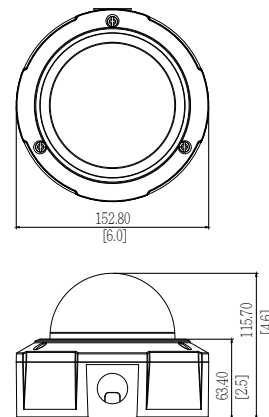

B96

5MP Outdoor Mini PTZ with D/N, Basic WDR, 10x Zoom Lens

- 5 Megapixel with 1080p
- Day & Night
- 10x Zoom Lens with f4.9-49mm / F1.8-3.0, DC Iris, Auto Focus
- Basic WDR (69 dB)
- 30 fps at 1920 x 1080
- Pan & Tilt
- Weatherproof (IP66) and Vandal Proof (IK10)

PHOTO INDICATION

DIMENSION DIAGRAM

Unit: mm [inch]

ACCESSORY OPTIONS

Dome Cover		
PDCX-1104		4-inch, smoke, vandal proof

Popular Mounting Solutions		
Surface	Accessories not required	
Wall	PMAX-0308	
Pendant	PMAX-0101 PMAX-0103	
Corner	PMAX-0101 PMAX-0305 PMAX-0402	
Pole	PMAX-0101 PMAX-0305 PMAX-0503	
Gang Box	PMAX-0804	

• Interface

Digital Input	1, Terminal block
Digital Output	1, Terminal block
Local Storage	MicroSDHC/MicroSDXC memory card slot (card not included)

• General

Power Source / Consumption	PoE Class 3 (IEEE802.3af) / 12.95 W DC 12V / 10.36 W (adapter not included)
Weight	1263 g (2.78 lb)
Dimensions (Φ x H)	153 mm x 116 mm (6" x 4.6")
Environmental Casing	Weatherproof (IP66 rated); Vandal proof (IK10 rated), Transparent dome cover
Mount Type	Surface, Pendant, Wall, Corner, Pole, Flush, Gang box
Starting Temperature	-20°C ~ 50°C (-4°F ~ 122 °F) within 30min
Operating Temperature	-20°C ~ 50°C (-4°F ~ 122 °F)
Operating Humidity	10% ~ 85% RH
Approvals	CE (EN 55022 Class B, EN 55024), FCC (Part15 Subpart B Class B), IP66, IK10, NEMA 4X